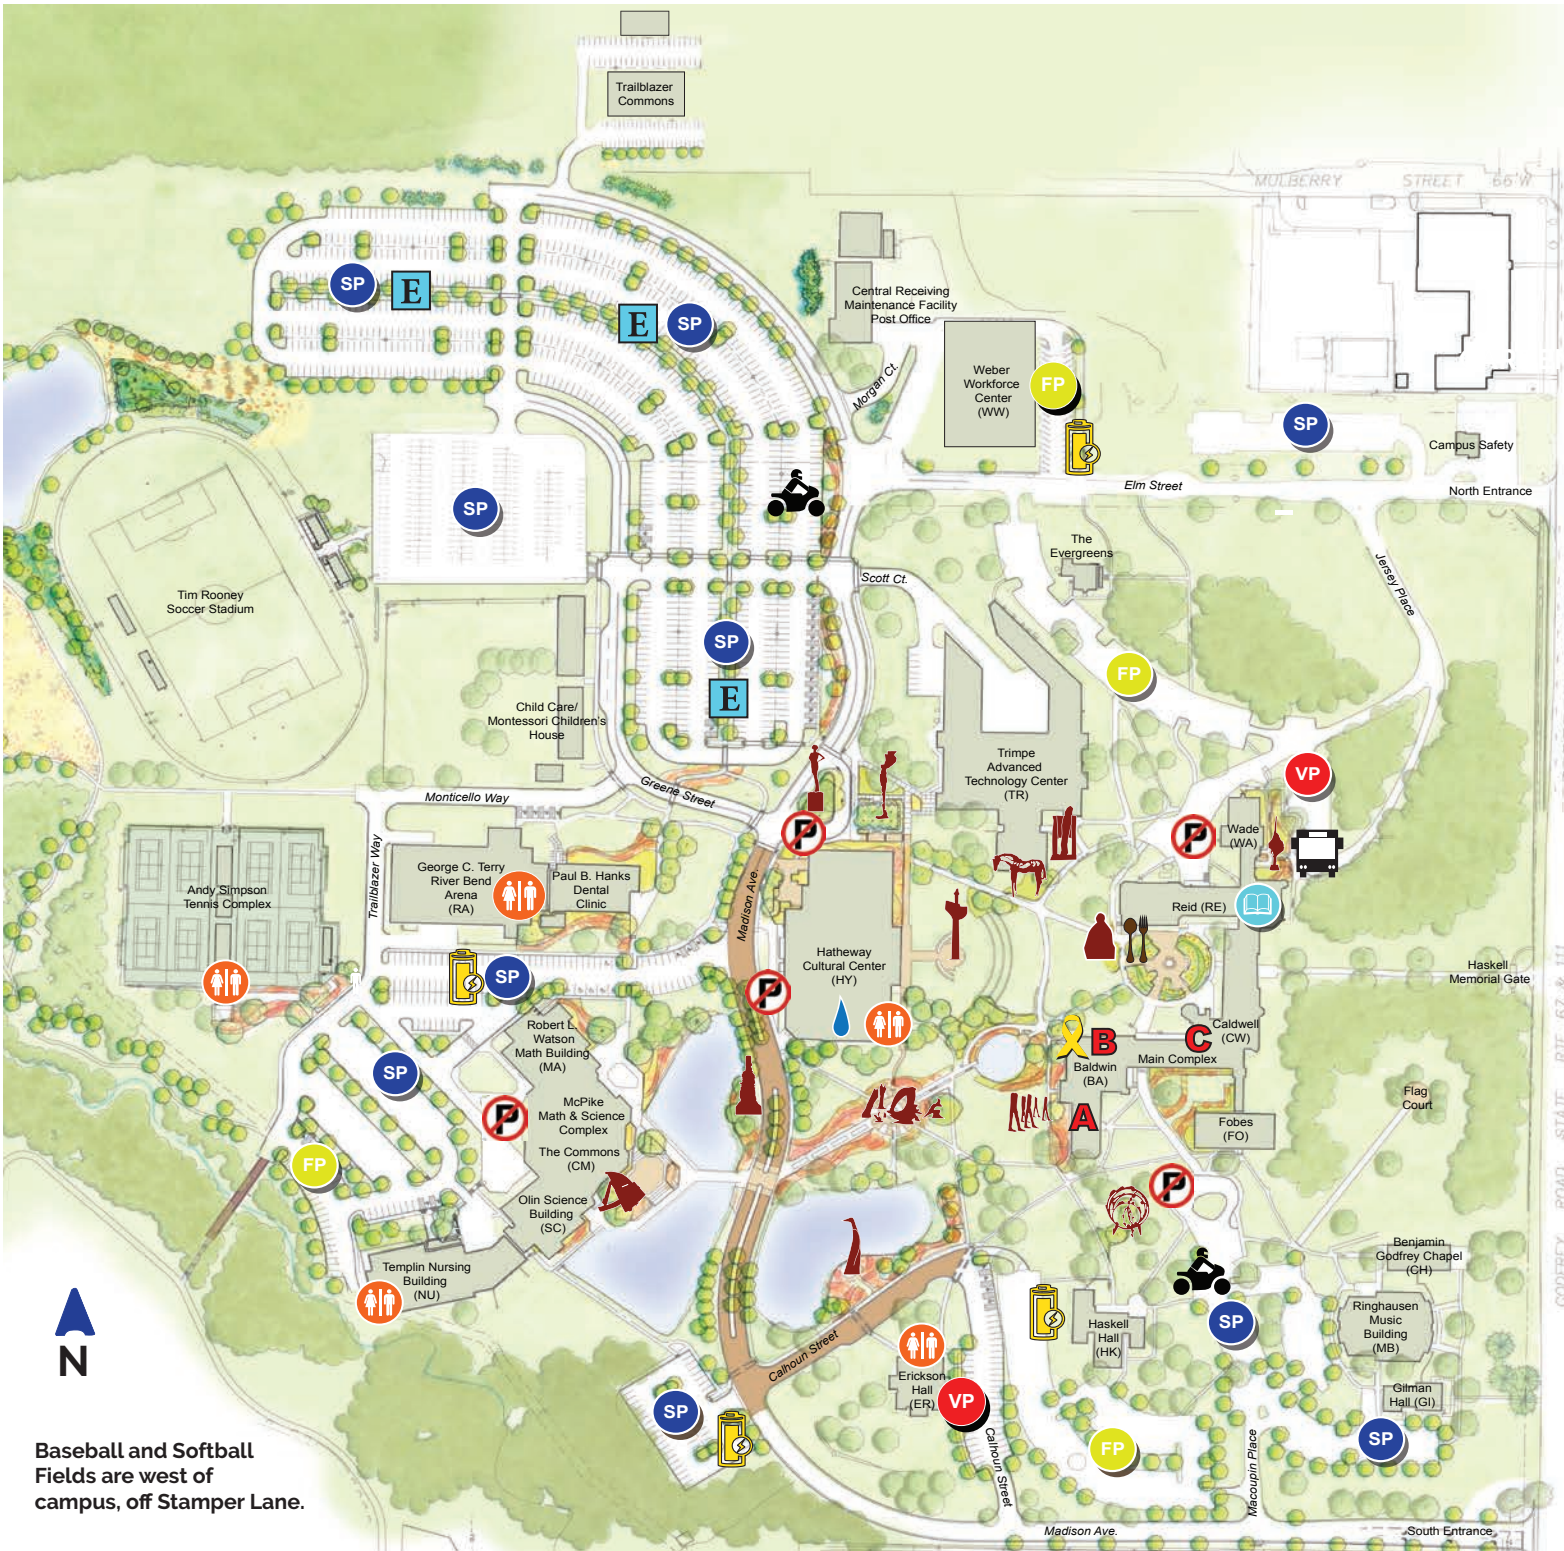

Godfrey Campus

Map Legend

- A** Enrollment Center Student IDs
- B** Financial Aid
- C** Bookstore
- SP** Student Parking
- FP** Faculty Parking
- VP** Visitor Parking
Reserved for non-students 7 a.m. - 4:30 p.m. weekdays. When visitor lots are full, visitors may park in student spaces. Visitors must display a Visitor's Parking Permit which is available at the Campus Safety/Information Office.
Handicapped Parking Available in All Lots
Open Parking After 4:30 p.m.
-  Motorcycle Parking
-  No Parking Zone
-  Electric Vehicle Charging Station
-  Veteran Services
-  Library
-  Bistro To Go
-  Pool
-  MCT Bus Stop
-  All-Gender Bathroom
- E** Emergency Blue Light Box

Baseball and Softball Fields are west of campus, off Stamper Lane.

Wi-Fi

SMOKE FREE CAMPUS

FOR BETTER HEALTH, SMOKING IS PROHIBITED EVERYWHERE ON CAMPUS

Recycle bins and Wifi located throughout campus